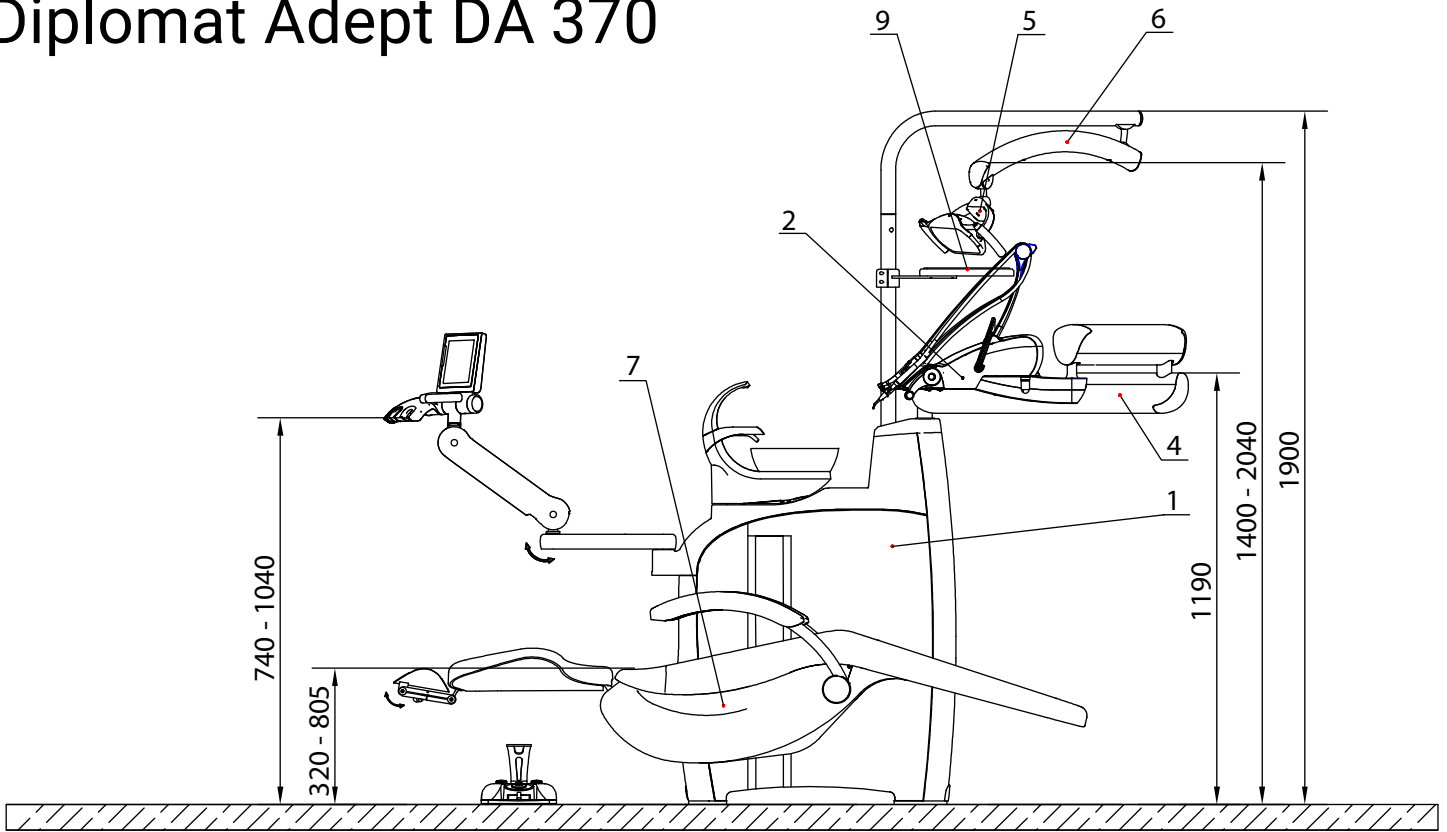

# Diplomat Adept DA 370

SCALE 1:20 1cm = 200mm