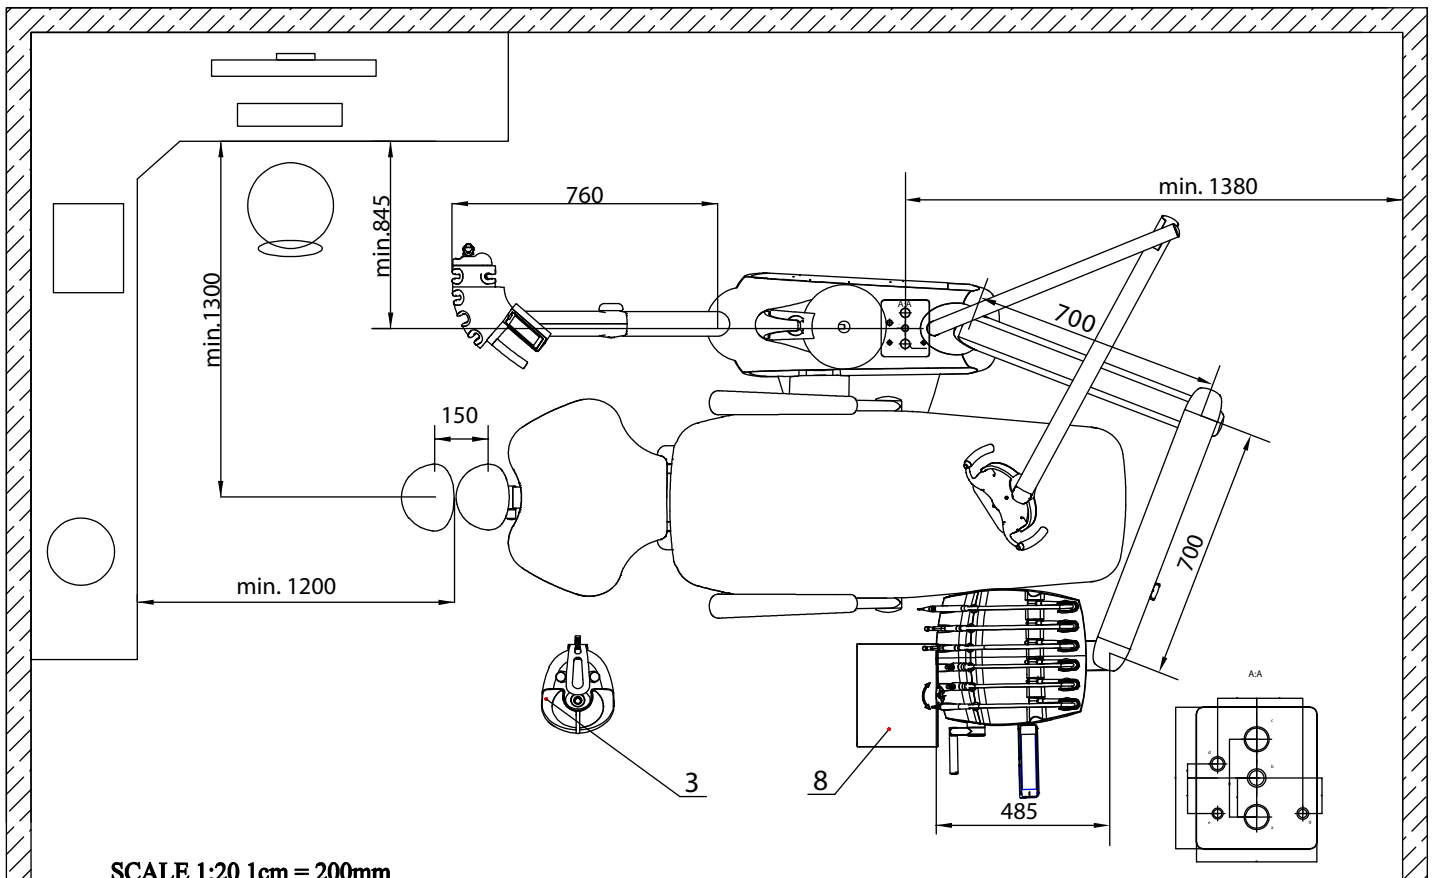

# Diplomat Adept DA 370

SCALE 1:20 1cm = 200mm